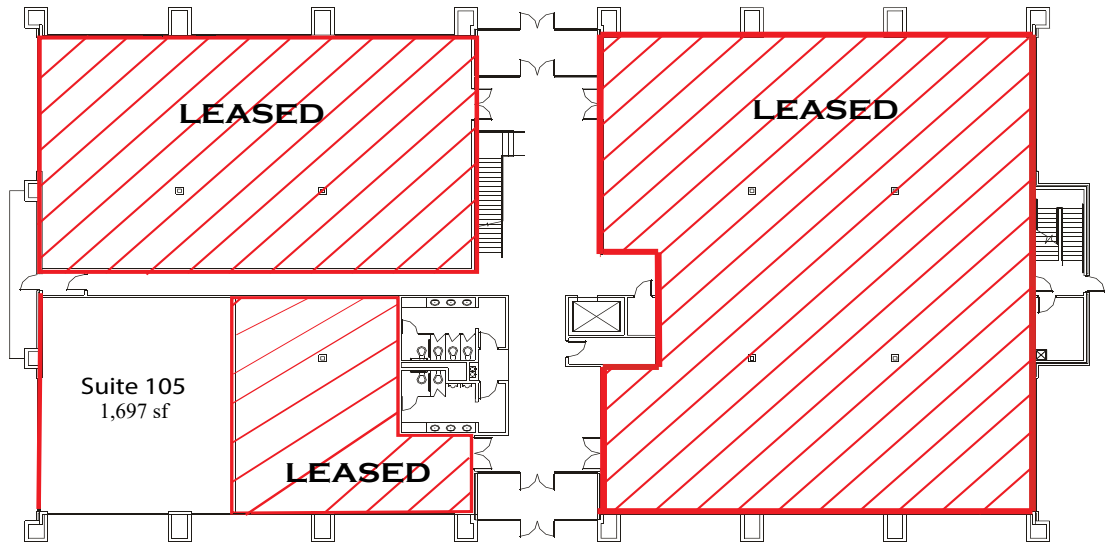

MASTERS CROSSING

EAST 96TH STREET & MASTERS ROAD ♦ INDIANAPOLIS INDIANA

1st Floor

2nd Floor

<i>Total Sq. Ft.</i>	<i>Unit</i>	<i>Sq. Ft. Rate</i>	<i>Monthly Rent</i>
1,697	105	\$18.75	\$2,652
1,892	230	\$18.75	\$2,956