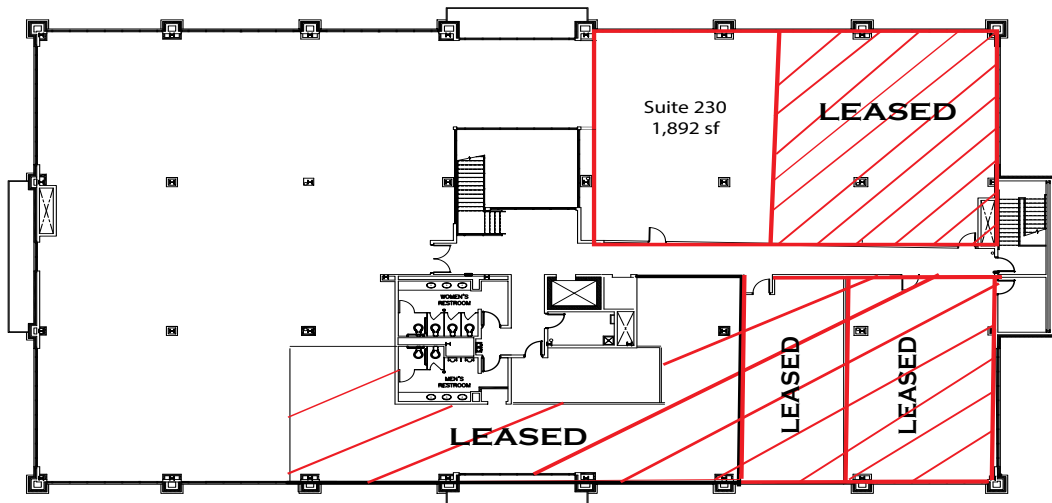

MASTERS CROSSING

EAST 96TH STREET & MASTERS ROAD ♦ INDIANAPOLIS INDIANA

1st Floor

2nd Floor

<i>Total Sq. Ft.</i>	<i>Unit</i>	<i>Sq. Ft. Rate</i>	<i>Monthly Rent</i>
1,697	105	\$18.75	\$2,652
1,892	230	\$18.75	\$2,956