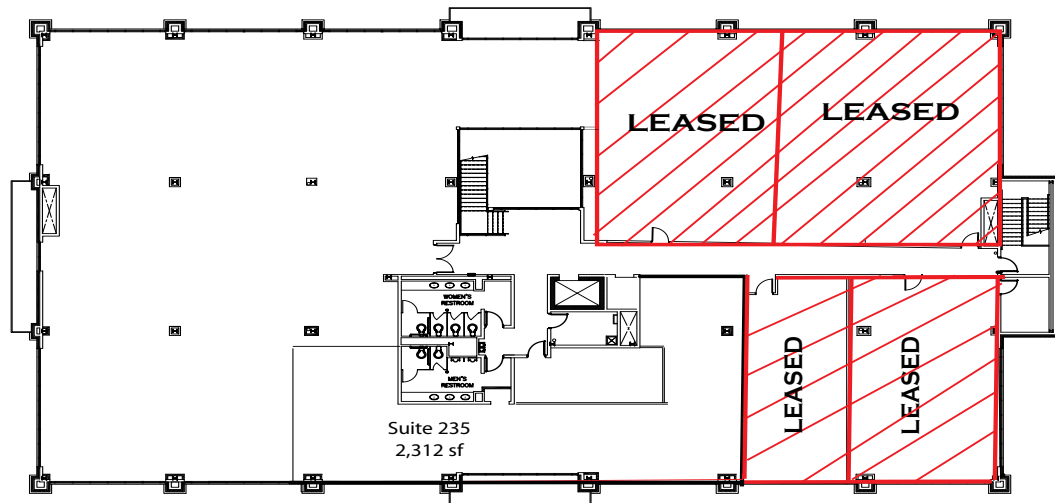

MASTERS CROSSING

East 96th Street & Masters Road ♦ Indianapolis Indiana

1st Floor

2nd Floor

<i>Total</i> <i>Sq. Ft.</i>	<i>Unit</i>	<i>Sq. Ft.</i> <i>Rate</i>	<i>Monthly</i> <i>Rent</i>
2,312	235	\$18.75	\$3,613