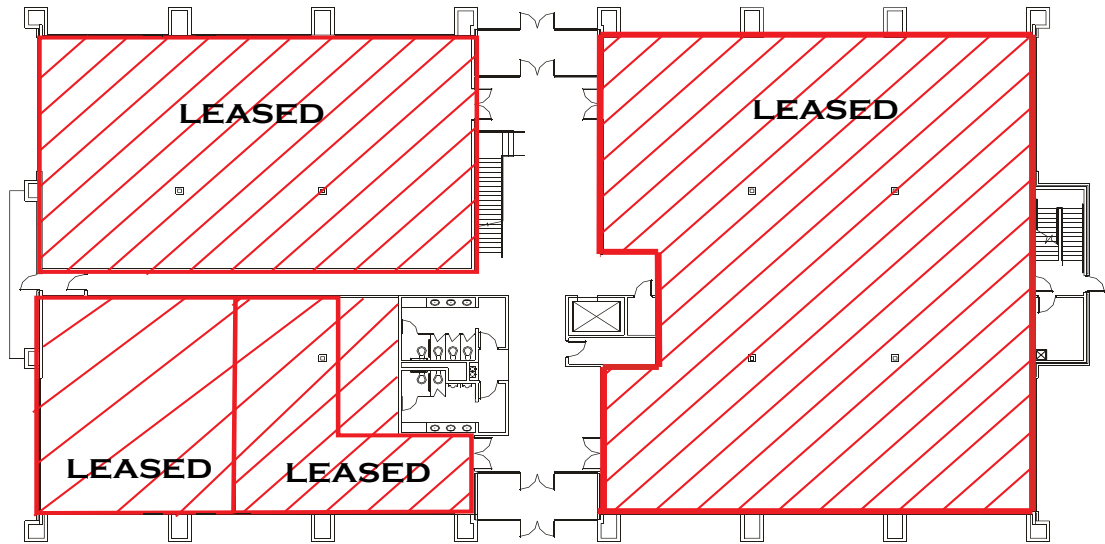

MASTERS CROSSING

East 96th Street & Masters Road ♦ Indianapolis Indiana

1st Floor

2nd Floor

<i>Total</i> <i>Sq. Ft.</i>	<i>Unit</i>	<i>Sq. Ft.</i> <i>Rate</i>	<i>Monthly</i> <i>Rent</i>
2,312	235	\$18.75	\$3,613