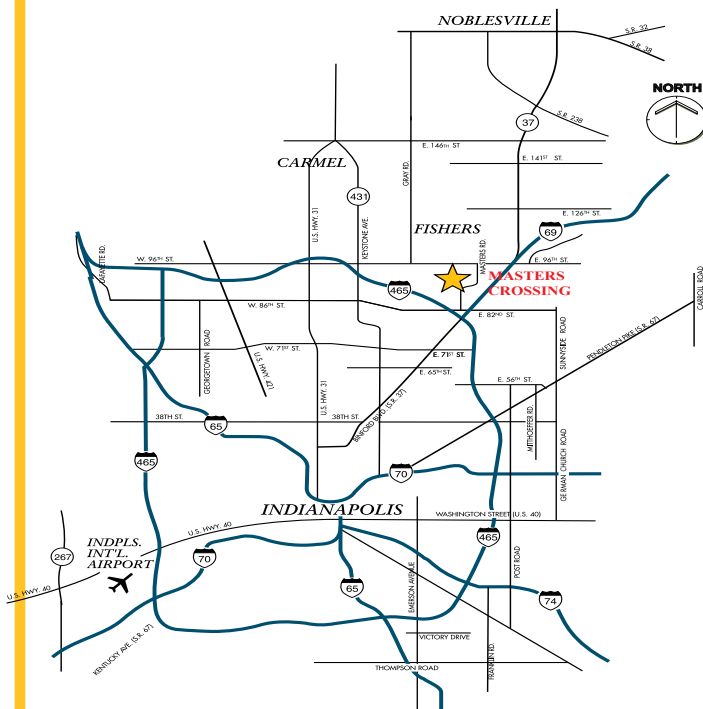

MASTERS CROSSING GARDEN OFFICE

East 96th Street & Masters Road ♦ Indianapolis Indiana

Availability

<i>Total</i>			<i>Sq. Ft.</i>	<i>Monthly</i>	
<i>Sq. Ft.</i>	<i>Unit</i>	<i>Dimensions</i>	<i>Rate</i>	<i>Rent</i>	<i>Zoning</i>
1,820	500	26' x 70'	\$18.75	\$2,844	

MASTERS CROSSING GARDEN OFFICE

East 96th Street & Masters Road ◆ Indianapolis Indiana

- ◆ Private entrances, to your door parking
- ◆ Major tenants include Carmel Rehab, Neurology of Indiana, 96th Street Eyecare
- ◆ Easy access to I-69 & I-465
- ◆ Convenient to Castleton & Fishers

Demographics

	1 Mile	3 Mile	5 Mile
Daytime Population	5,383	58,808	114,546
Population	5,452	57,922	157,545
Avg HH	\$82,413	\$96,280	\$117,107
Median HH Income	\$64,793	\$75,950	\$86,852