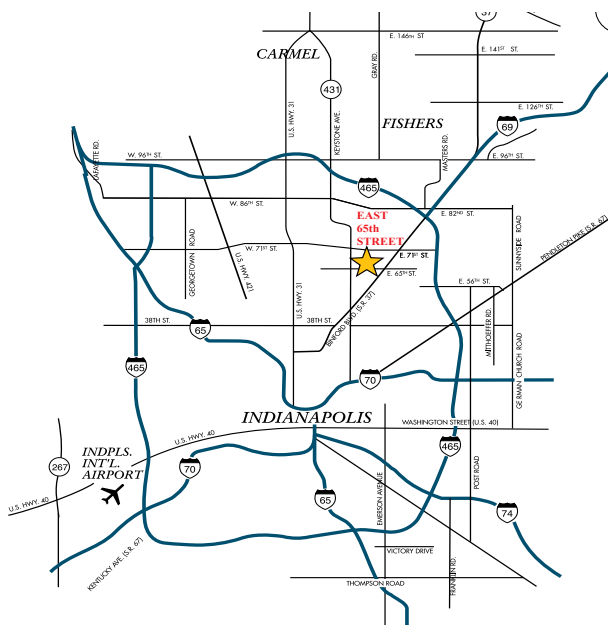

East 65th Street

East 65th Street & S.R. 37 ♦ Indianapolis Indiana

Availability

<i>Total Sq. Ft.</i>	<i>Unit</i>	<i>Existing Ofc Sq. Ft.</i>	<i>Dimensions</i>	<i>Docks/ Doors</i>	<i>Clear Height</i>	<i>Base Sq. Ft. Rate</i>	<i>Monthly Rent</i>	<i>Comments/ Zoning</i>
--------------------------	-------------	---------------------------------	-------------------	-------------------------	-------------------------	------------------------------	-------------------------	-----------------------------

East 65th Street

East 65th St & State Road 37 ◆ Indianapolis Indiana

- ◆ Located one mile south of I-465/S.R.37 interchange
- ◆ Truck docks and drive in doors available
- ◆ Private entrances, custom built interiors

Demographics

	1 Mile	3 Mile	5 Mile
Daytime Population	1,786	12,078	34,962
Population	5,969	34,943	103,665
Avg Household Income	\$122,259	\$118,555	\$126,720
Median Household Income	\$102,167	\$94,128	\$94,822