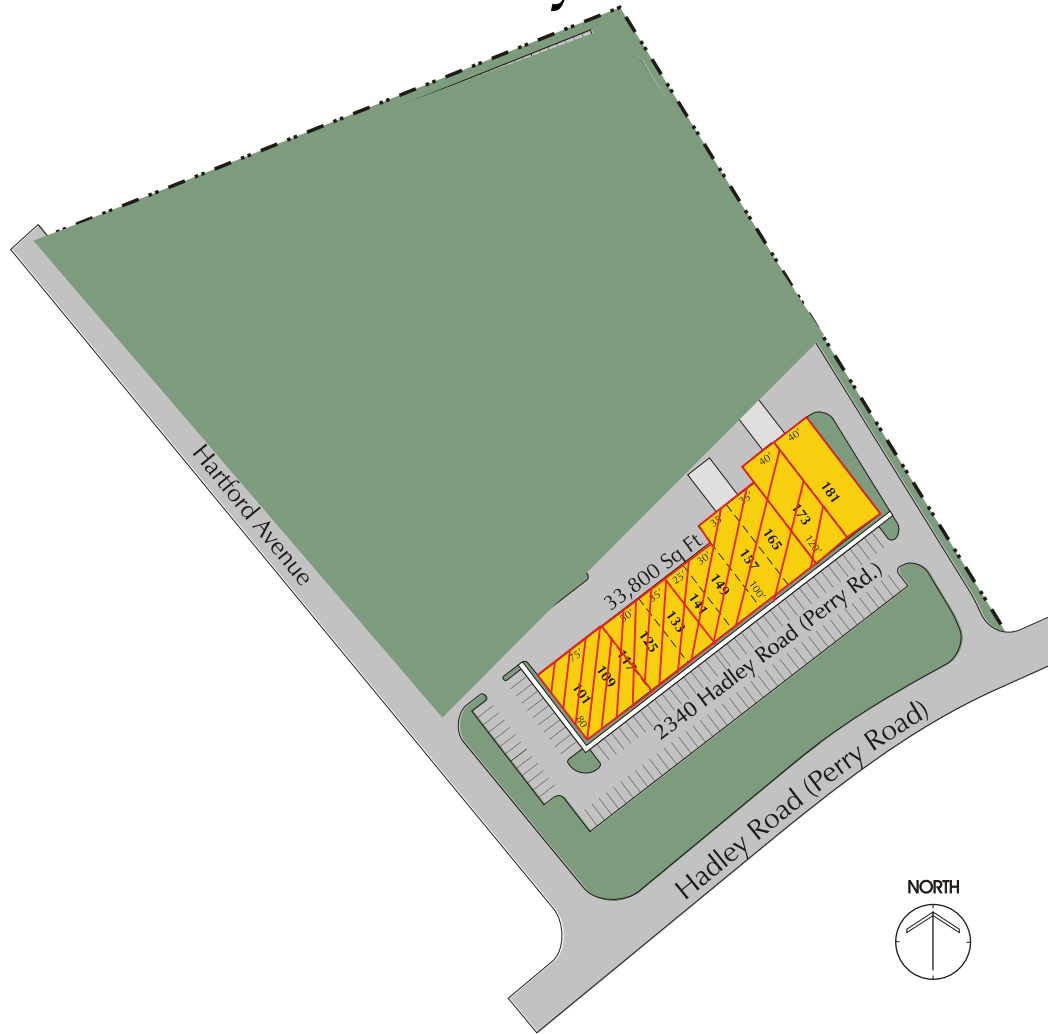

PLAINFIELD TRADE CENTER

S.R. 267 & Perimeter Pkwy ♦ Plainfield Indiana

<i>Total</i>	<i>Existing</i>	<i>Docks/</i>	<i>Drive-In</i>	<i>Clear</i>	<i>Base</i>	<i>Monthly</i>	<i>Comments/</i>	
<i>Sq. Ft.</i>	<i>Unit</i>	<i>Office</i>	<i>Dimensions</i>	<i>Doors</i>	<i>Height</i>	<i>Sq. Ft. Rate</i>	<i>Rent</i>	<i>Zoning</i>

PLAINFIELD TRADE CENTER

S.R. 267 & Perimeter Parkway ♦ Plainfield Indiana

- ♦ 3 miles from Indpls Int'l Airport
- ♦ Ample to-your-door parking
- ♦ 17' clear height
- ♦ 12'x14' drive in doors and docks available
- ♦ Brighthouse Network Cable availability
- ♦ Direct access to I-70/ S.R. 267 interchange
- ♦ Wet sprinkler system throughout building