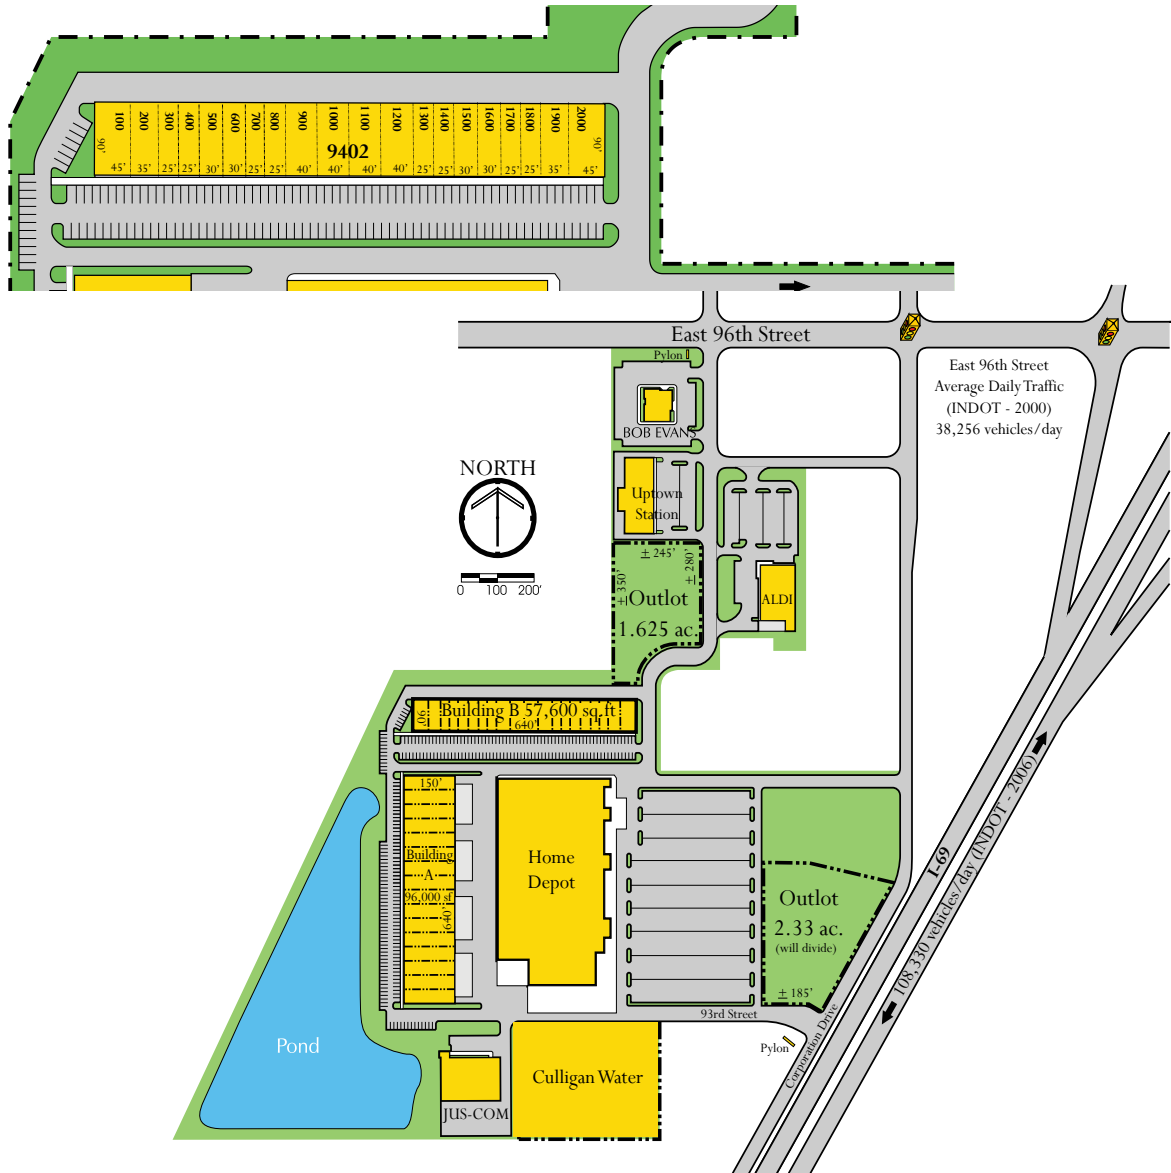

# UPTOWN VILLAGE BUILDING B

### Availability

Total Sq. Ft.	Unit	Existing Ofc Sq. Ft.	Dimensions	Docks/			Monthly Rent \$	Comments/ Zoning
				Drive In Doors	Clear Height	Base Sq. Ft. Rate		

# UPTOWN VILLAGE BUILDING B

I-69 & E. 96TH STREET ♦ INDIANAPOLIS INDIANA

- ◆ Visibility to I-69
- ◆ Convenient to Castleton & Fishers
- ◆ Located in Marion County
- ◆ To your door parking, custom built interiors